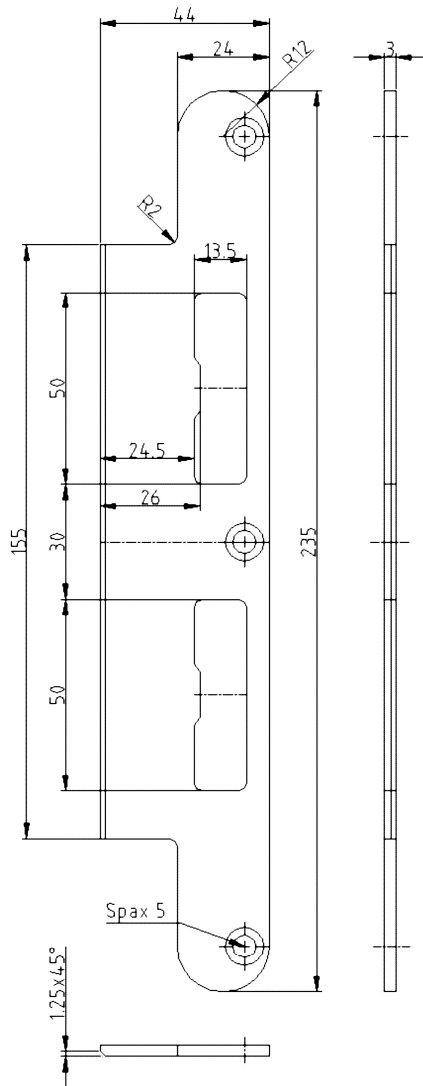

Main Locking Plate, light, non-rebated

Additional Information

Application: Striking plate for non-rebated doors, has to be recessed, suitable for DIN locks.

Remark: also available with adjustable latch hole

Item	Finish	PU Remark
037079	Niro gebürstet	80 SBL Nr.67
037080	silver color	100 SBL Nr.67
037452	gold plated	100 SBL Nr.67